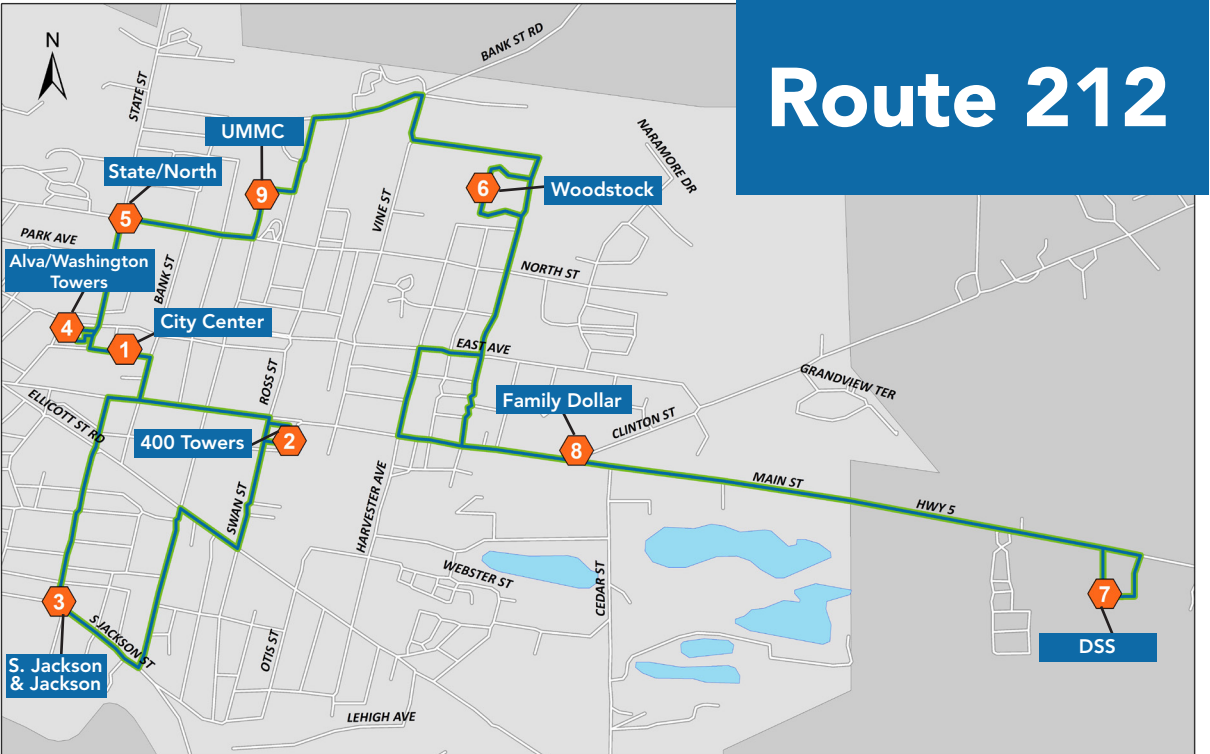

### Route Service

We offer service throughout Genesee County. Stops shown on the RTS Genesee Routes are only the major stops. RTS Genesee is a flag stop system: you can wave down any of our buses and they will stop as long as it is at a safe area along the road.

# Route 212

Effective August 12, 2024

# ROUTE 212

## Route 212

Eastbound

City Center	6:30a	7:30a	8:30a	9:30a	10:30a	11:30a	12:30p	1:30p	2:30p	3:30p	4:30p	5:30p
400 Towers	6:33a	7:33a	8:33a	9:33a	10:33a	11:33a	12:33p	1:33p	2:33p	3:33p	4:33p	5:33p
S. Jackson & Jackson	6:41a	7:41a	8:41a	9:41a	10:41a	11:41a	12:41p	1:41p	2:41p	3:41p	4:41p	5:41p
Alva Pl/ Washington Towers	6:45a	7:45a	8:45a	9:45a	10:45a	11:45a	12:45p	1:45p	2:45p	3:45p	4:45p	5:45p
State & North	6:48a	7:48a	8:48a	9:48a	10:48a	11:48a	12:48p	1:48p	2:48p	3:48p	4:48p	5:48p
Woodstock Apartments	6:57a	7:57a	8:57a	9:57a	10:57a	11:57a	12:57p	1:57p	2:57p	3:57p	4:57p	5:57p
DSS	7:02a	8:02a	9:02a	10:02a	11:02a	12:02p	1:02p	2:02p	3:02p	4:02p	5:02p	6:02p